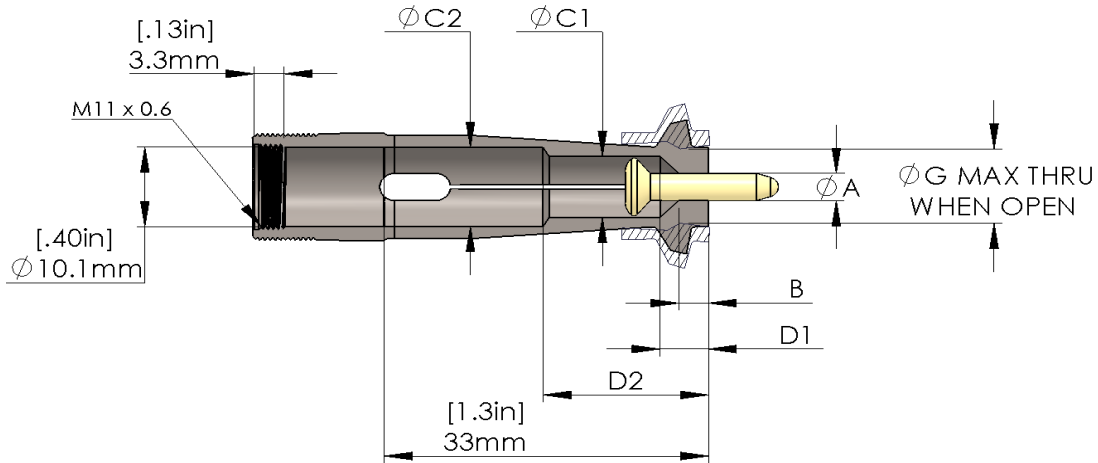

MICROCONIC OVER-GRIP COLLET DIMENSIONS

Part Size Range	ØA	SKU	Item Number	ØG max		B		ØC1		D1		ØC2		D2	
				mm	inch	mm	inch	mm	inch	mm	inch	mm	inch	mm	inch
.55 - .63	.0216-.0248	123013	UM10W-60	4.6	.18	2.4	.07	7.1	.28	5.6	.22	9.7	.38	15.1	.60
.6 - .68	.0236-.0268	123015	UM10W-65	4.6	.18	2.4	.08	7.1	.28	5.6	.22	9.7	.38	15.1	.60
.65 - .73	.0256-.0288	123017	UM10W-70	4.7	.18	2.4	.08	7.1	.28	5.6	.22	9.7	.38	15.1	.60
.7 - .78	.0275-.0307	123019	UM10W-75	4.7	.18	2.5	.08	7.1	.28	5.6	.22	9.7	.38	15.1	.60
.75 - .83	.0295-.0327	123021	UM10W-80	4.8	.18	2.5	.08	7.1	.28	5.6	.22	9.7	.38	15.1	.60
.8 - .88	.0315-.0347	123023	UM10W-85	4.8	.19	2.5	.08	7.1	.28	5.6	.22	9.7	.38	15.1	.60
.85 - .93	.0334-.0366	123025	UM10W-90	4.9	.19	2.5	.08	7.1	.28	5.6	.22	9.7	.38	15.1	.60
.9 - .98	.0354-.0386	123027	UM10W-95	4.9	.19	2.6	.08	7.1	.28	5.6	.22	9.7	.38	15.1	.60
.95 - 1.03	.0374-.0406	123029	UM10W-100	5.0	.19	2.6	.08	7.1	.28	5.6	.22	9.7	.38	15.1	.60
1 - 1.08	.0393-.0425	123031	UM10W-105	5.0	.19	2.6	.08	7.1	.28	5.6	.22	9.7	.38	15.1	.60
1.05 - 1.13	.0413-.0445	123033	UM10W-110	5.1	.20	2.6	.08	7.1	.28	5.6	.22	9.7	.38	15.1	.60
1.1 - 1.18	.0433-.0465	123035	UM10W-115	5.1	.20	2.7	.09	7.1	.28	5.6	.22	9.7	.38	15.1	.60
1.15 - 1.23	.0452-.0484	123037	UM10W-120	5.2	.20	2.7	.09	7.1	.28	5.6	.22	9.7	.38	15.1	.60
1.2 - 1.28	.0472-.0504	123039	UM10W-125	5.2	.20	2.7	.09	7.1	.28	5.6	.22	9.7	.38	15.1	.60
1.25 - 1.33	.0492-.0524	123041	UM10W-130	5.3	.20	2.7	.09	7.1	.28	5.6	.22	9.7	.38	15.1	.60
1.3 - 1.38	.0511-.0543	123043	UM10W-135	5.3	.21	2.8	.09	7.1	.28	5.6	.22	9.7	.38	15.1	.60
1.35 - 1.43	.0531-.0563	123045	UM10W-140	5.4	.21	2.8	.09	7.1	.28	5.6	.22	9.7	.38	15.1	.60
1.4 - 1.48	.0551-.0583	123047	UM10W-145	5.4	.21	2.8	.09	7.1	.28	5.6	.22	9.7	.38	15.1	.60
1.45 - 1.53	.0571-.0603	123049	UM10W-150	5.5	.21	2.8	.09	7.1	.28	5.6	.22	9.7	.38	15.1	.60
1.5 - 1.58	.0590-.0622	123338	UM10T-155	5.3	.21	5.8	.23	7.1	.28	7.1	.28	9.7	.38	17.3	.68
		123051	UM10W-155	5.5	.21	2.9	.09	7.1	.28	5.6	.22	9.7	.38	15.1	.60
1.55 - 1.63	.0610-.0642	123339	UM10T-160	5.6	.22	5.8	.23	7.1	.28	7.1	.28	9.7	.38	17.3	.68
		123053	UM10W-160	5.6	.22	2.9	.09	7.1	.28	5.6	.22	9.7	.38	15.1	.60
1.6 - 1.68	.0630-.0662	123340	UM10T-165	5.6	.22	5.8	.23	7.1	.28	7.1	.28	9.7	.38	17.3	.68
		123055	UM10W-165	5.6	.22	2.9	.09	7.1	.28	5.6	.22	9.7	.38	15.1	.60