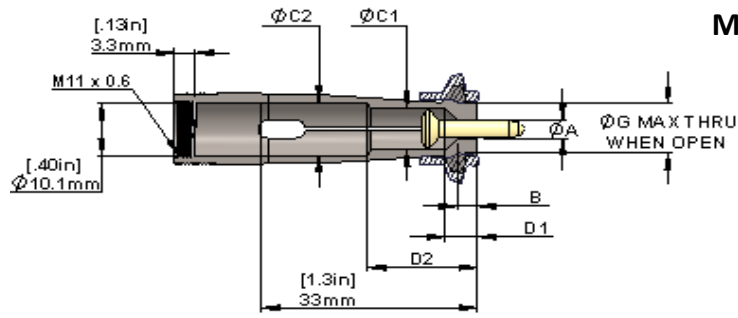

MICROCONIC OVER-GRIP COLLET DIMENSIONS

Part Size Range mm inch	SKU	Item Number	ØG max		B		ØC1		D1		ØC2		D2	
			mm	inch	mm	inch	mm	inch	mm	inch	mm	inch	mm	inch
4.35 - 4.43 .1712-.1744	123395	UM10T-440	7.6	.30	10.7	.42	7.4	.29	11.4	.45	9.7	.38	17.3	.68
	123432	UM10V-440	7.4	.29	4.3	.17	8.9	.35	6.6	.26	9.4	.37	11.7	.46
	123165	UM10W-440	8.4	.33			7.1	.28	5.6	.22	9.7	.38	15.1	.60
4.4 - 4.48 .1732-.1764	123396	UM10T-445	7.6	.30	10.9	.43	7.4	.29	11.4	.45	9.7	.38	17.3	.68
	123433	UM10V-445	7.4	.29	4.6	.18	8.9	.35	6.6	.26	9.4	.37	11.7	.46
	123167	UM10W-445	8.4	.33	4.3	.17	7.1	.28	5.6	.22	9.7	.38	15.1	.60
4.45 - 4.53 .1752-.1784	123397	UM10T-450	7.9	.31	10.9	.43	7.4	.29	11.4	.45	9.7	.38	17.3	.68
	123434	UM10V-450	7.5	.29	4.6	.18	8.9	.35	6.6	.26	9.4	.37	11.7	.46
	123169	UM10W-450	8.5	.33	4.3	.17	7.1	.28	5.6	.22	9.7	.38	15.1	.60
4.5 - 4.58 .1771-.1803	123398	UM10T-455	7.9	.31	11.4	.45	7.4	.29	11.9	.47	9.7	.38	17.3	.68
	123435	UM10V-455	7.5	.29	4.9	.19	8.9	.35	6.6	.26	9.4	.37	11.7	.46
	123171	UM10W-455	8.5	.33	4.3	.17	7.1	.28	5.6	.22	9.7	.38	15.1	.60
4.55 - 4.63 .1791-.1823	123399	UM10T-460	7.9	.31	11.4	.45	7.4	.29	11.9	.47	9.7	.38	17.3	.68
	123436	UM10V-460	7.6	.29	4.9	.19	8.9	.35	6.6	.26	9.4	.37	11.7	.46
	123173	UM10W-460	8.6	.33	4.4	.17	7.1	.28	5.6	.22	9.7	.38	15.1	.60
4.6 - 4.68 .1811-.1843	123400	UM10T-465	7.9	.31	11.4	.45	7.4	.29	11.9	.47	9.7	.38	17.3	.68
	123437	UM10V-465	7.6	.30	4.9	.19	8.9	.35	6.6	.26	9.4	.37	11.7	.46
	123175	UM10W-465	8.6	.34	4.4	.17	7.1	.28	5.6	.22	9.7	.38	15.1	.60
4.65 - 4.73 .1830-.1862	123401	UM10T-470	7.9	.31	11.4	.45	7.4	.29	11.9	.47	9.7	.38	17.3	.68
	123438	UM10V-470	7.7	.30	4.9	.19	8.9	.35	6.6	.26	9.4	.37	11.7	.46
	123177	UM10W-470	8.7	.34	4.4	.17	7.1	.28	5.6	.22	9.7	.38	15.1	.60
4.7 - 4.78 .1850-.1882	123402	UM10T-475	7.9	.31	11.4	.45	7.4	.29	11.9	.47	9.7	.38	17.3	.68
	123439	UM10V-475	7.7	.30	4.9	.19	8.9	.35	6.6	.26	9.4	.37	11.7	.46
	123179	UM10W-475	8.7	.34	4.4	.17	7.1	.28	5.6	.22	9.7	.38	15.1	.60
4.75 - 4.83 .1870-.1902	123403	UM10T-480	8.1	.32	11.4	.45	7.4	.29	11.9	.47	9.7	.38	17.3	.68
	123440	UM10V-480	7.8	.30	4.9	.19	8.9	.35	6.6	.26	9.4	.37	11.7	.46
	123181	UM10W-480	8.8	.34	4.5	.18	7.1	.28	5.6	.22	9.7	.38	15.1	.60
4.8 - 4.88 .1889-.1921	123404	UM10T-485	8.1	.32	11.4	.45	7.4	.29	11.9	.47	9.7	.38	17.3	.68
	123441	UM10V-485	7.8	.30	4.9	.19	8.9	.35	6.6	.26	9.4	.37	11.7	.46
	123183	UM10W-485	8.8	.34	4.5	.18	7.1	.28	5.6	.22	9.7	.38	15.1	.60
4.85 - 4.93 .1909-.1941	123405	UM10T-490	8.1	.32	11.4	.45	7.4	.29	11.9	.47	9.7	.38	17.3	.68
	123442	UM10V-490	7.9	.31	4.9	.19	8.9	.35	6.6	.26	9.4	.37	11.7	.46
	123185	UM10W-490	8.9	.35	4.5	.18	7.1	.28	5.6	.22	9.7	.38	15.1	.60
4.9 - 4.98 .1929-.1961	123406	UM10T-495	8.1	.32	12.2	.48	7.4	.29	12.7	.50	9.7	.38	17.3	.68
	123443	UM10V-495	7.9	.31	4.8	.19	8.9	.35	6.6	.26	9.4	.37	11.7	.46
	123187	UM10W-495	8.9	.35	4.5	.18	7.1	.28	5.6	.22	9.7	.38	15.1	.60