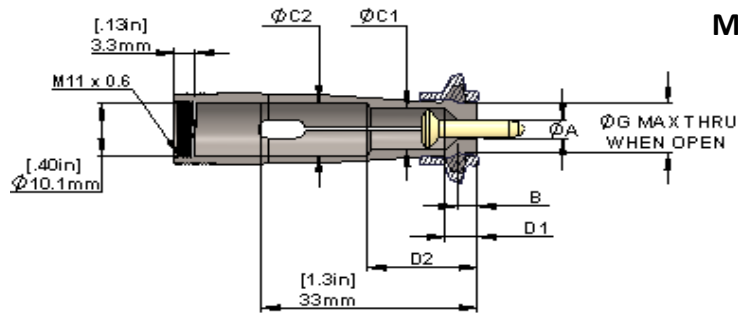

**MICROCONIC OVER-GRIP
COLLET DIMENSIONS**

Part Size Range	ØA	SKU	Item Number	ØG max		B		ØC1		D1		ØC2		D2	
				mm	inch	mm	inch	mm	inch	mm	inch	mm	inch	mm	inch
7.75 - 7.83	.3051-.3083	123500	UM10V-780	10	.396	6.1	.24	8.9	.35	6.6	.26	9.4	.37	11.7	.46
7.8 - 7.88	.3071-.3103	123501	UM10V-785	10	.396	6.1	.24	8.9	.35	6.6	.26	9.4	.37	11.7	.46
7.85 - 7.93	.3090-.3122	123502	UM10V-790	10	.396	6.1	.24	8.9	.35	6.6	.26	9.4	.37	11.7	.46
7.9 - 7.98	.3110-.3142	123503	UM10V-795	10	.396	6.1	.24	8.9	.35	6.6	.26	9.4	.37	11.7	.46
7.95 - 8.03	.3130-.3162	123504	UM10V-800	10	.396	6.4	.25	8.9	.35	6.6	.26	9.4	.37	11.7	.46
8 - 8.08	.3149-.3181	123505	UM10V-805	10	.396	6.4	.25	8.9	.35	6.6	.26	9.4	.37	11.7	.46
8.05 - 8.13	.3169-.3201	123506	UM10V-810	10	.396	6.4	.25	8.9	.35	6.6	.26	9.4	.37	11.7	.46
8.1 - 8.18	.3189-.3221	123507	UM10V-815	10	.396	6.4	.25	8.9	.35	6.6	.26	9.4	.37	11.7	.46
8.15 - 8.23	.3208-.3240	123508	UM10V-820	10	.396	6.4	.25	8.9	.35	6.6	.26	9.4	.37	11.7	.46