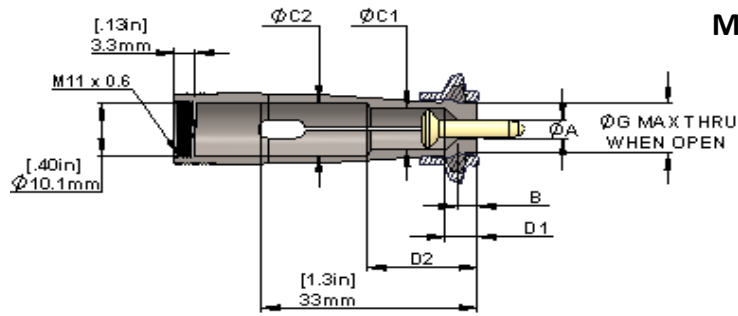

MICROCONIC OVER-GRIP COLLET DIMENSIONS

Part Size Range mm	ØA inch	SKU	Item Number	ØG max		B		ØC1		D1		ØC2		D2	
				mm	inch	mm	inch	mm	inch	mm	inch	mm	inch	mm	inch
6.15 - 6.23	.2421-.2453	123512	UM10T-620	9.1	.36	13.7	.54	7.4	.29	14	.55	9.7	.38	17.3	.68
		123468	UM10V-620	9.2	.36	5.3	.21	8.9	.35	6.6	.26	9.4	.37	11.7	.46
		123237	UM10W-620	10	.396	5.1	.20	7.1	.28	5.6	.22	9.7	.38	15.1	.60
6.2 - 6.28	.2441-.2473	123513	UM10T-625	9.1	.36	14	.55	7.4	.29	14	.55	9.7	.38	17.3	.68
		123469	UM10V-625	9.2	.36	5.3	.21	8.9	.35	6.6	.26	9.4	.37	11.7	.46
		123239	UM10W-625	10	.396	5.2	.20	7.1	.28	5.6	.22	9.7	.38	15.1	.60
6.25 - 6.33	.2460-.2492	123514	UM10T-630	9.1	.36	14	.55	7.4	.29	14	.55	9.7	.38	17.3	.68
		123470	UM10V-630	9.3	.36	5.3	.21	8.9	.35	6.6	.26	9.4	.37	11.7	.46
		123241	UM10W-630	10	.396	5.2	.20	7.1	.28	5.6	.22	9.7	.38	15.1	.60
6.3 - 6.38	.2480-.2512	123515	UM10T-635	9.1	.36	14	.55	7.4	.29	14	.55	9.7	.38	17.3	.68
		123471	UM10V-635	9.3	.36	5.3	.21	8.9	.35	6.6	.26	9.4	.37	11.7	.46
		123243	UM10W-635	10	.396	5.2	.21	7.1	.28	5.6	.22	9.7	.38	15.1	.60
6.35 - 6.43	.2500-.2532	123516	UM10T-640	9.1	.36	14	.55	7.4	.29	14	.55	9.7	.38	17.3	.68
		123472	UM10V-640	9.4	.37	5.3	.21	8.9	.35	6.6	.26	9.4	.37	11.7	.46
		123245	UM10W-640	10	.396	5.2	.21	7.1	.28	5.6	.22	9.7	.38	15.1	.60
6.4 - 6.48	.2519-.2551	123517	UM10T-645	9.4	.37	14	.55	7.4	.29	14	.55	9.7	.38	17.3	.68
		123473	UM10V-645	9.4	.37	5.3	.21	8.9	.35	6.6	.26	9.4	.37	11.7	.46
		123247	UM10W-645	10	.396	5.3	.21	7.1	.28	5.6	.22	9.7	.38	15.1	.60
6.45 - 6.53	.2539-.2571	123518	UM10T-650	9.4	.37	14	.55	7.4	.29	14	.55	9.7	.38	17.3	.68
		123474	UM10V-650	9.5	.37	5.6	.22	8.9	.35	6.6	.26	9.4	.37	11.7	.46
		123249	UM10W-650	10	.396	5.3	.21	7.1	.28	5.6	.22	9.7	.38	15.1	.60
6.5 - 6.58	.2559-.2591	123519	UM10T-655	9.4	.37	14	.55	7.4	.29	14	.55	9.7	.38	17.3	.68
		123475	UM10V-655	9.5	.37	5.6	.22	8.9	.35	6.6	.26	9.4	.37	11.7	.46
		123251	UM10W-655	10	.396	5.3	.21	7.1	.28	5.6	.22	9.7	.38	15.1	.60
6.55 - 6.63	.2578-.2610	123520	UM10T-660	9.4	.37	14	.55	7.4	.29	14	.55	9.7	.38	17.3	.68
		123476	UM10V-660	9.6	.37	5.6	.22	8.9	.35	6.6	.26	9.4	.37	11.7	.46
		123253	UM10W-660	10	.396	5.3	.21	7.1	.28	5.6	.22	9.7	.38	15.1	.60
6.6 - 6.68	.2598-.2630	123521	UM10T-665	9.4	.37	14	.55	7.4	.29	14	.55	9.7	.38	17.3	.68
		123477	UM10V-665	9.6	.37	5.6	.22	8.9	.35	6.6	.26	9.4	.37	11.7	.46
		123255	UM10W-665	10	.396	5.4	.21	7.1	.28	5.6	.22	9.7	.38	15.1	.60
6.65 - 6.73	.2618-.2650	123522	UM10T-670	9.7	.38	14	.55	7.4	.29	14	.55	9.7	.38	17.3	.68
		123478	UM10V-670	9.7	.38	5.6	.22	8.9	.35	6.6	.26	9.4	.37	11.7	.46
		123257	UM10W-670	10	.396	5.4	.21	7.1	.28	5.6	.22	9.7	.38	15.1	.60
6.7 - 6.78	.2637-.2669	123523	UM10T-675	9.7	.38	14	.55	7.4	.29	14	.55	9.7	.38	17.3	.68
		123479	UM10V-675	9.7	.38	5.6	.22	8.9	.35	6.6	.26	9.4	.37	11.7	.46
		123259	UM10W-675	10	.396	5.4	.21	7.1	.28	5.6	.22	9.7	.38	15.1	.60