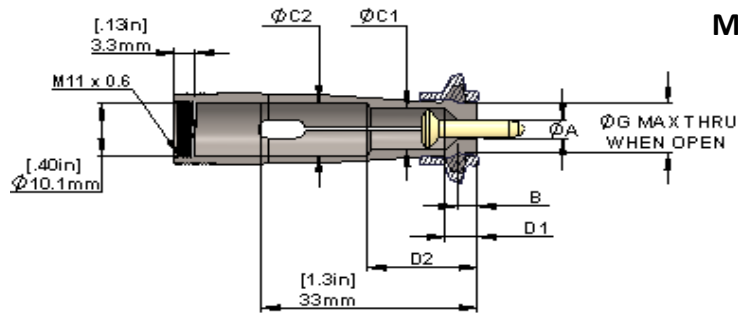

MICROCONIC OVER-GRIP COLLET DIMENSIONS

Part Size Range mm inch	SKU	Item Number	ØG max		B		ØC1		D1		ØC2		D2	
			mm	inch	mm	inch	mm	inch	mm	inch	mm	inch	mm	inch
4.95 - 5.03 .1949-.1981	123407	UM10T-500	8.1	.32	12.2	.48	7.4	.29	12.7	.50	9.7	.38	17.3	.68
	123444	UM10V-500	8.0	.31	4.8	.19	8.9	.35	6.6	.26	9.4	.37	11.7	.46
	123189	UM10W-500	9.0	.35	4.6	.18	7.1	.28	5.6	.22	9.7	.38	15.1	.60
5 - 5.08 .1968-.2000	123408	UM10T-505	8.1	.32	12.2	.48	7.4	.29	12.7	.50	9.7	.38	17.3	.68
	123445	UM10V-505	8.0	.31	4.8	.19	8.9	.35	6.6	.26	9.4	.37	11.7	.46
	123191	UM10W-505	9.0	.35	4.6	.18	7.1	.28	5.6	.22	9.7	.38	15.1	.60
5.05 - 5.13 .1988-.2020	123409	UM10T-510	8.1	.32	12.2	.48	7.4	.29	12.7	.50	9.7	.38	17.3	.68
	123446	UM10V-510	8.1	.31	4.8	.19	8.9	.35	6.6	.26	9.4	.37	11.7	.46
	123193	UM10W-510	9.1	.35	4.6	.18	7.1	.28	5.6	.22	9.7	.38	15.1	.60
5.1 - 5.18 .2008-.2040	123410	UM10T-515	8.1	.32	12.2	.48	7.4	.29	12.7	.50	9.7	.38	17.3	.68
	123447	UM10V-515	8.1	.32	4.8	.19	8.9	.35	6.6	.26	9.4	.37	11.7	.46
	123195	UM10W-515	9.1	.36	4.6	.18	7.1	.28	5.6	.22	9.7	.38	15.1	.60
5.15 - 5.23 .2027-.2059	123411	UM10T-520	8.4	.33	12.2	.48	7.4	.29	12.7	.50	9.7	.38	17.3	.68
	123448	UM10V-520	8.2	.32	4.8	.19	8.9	.35	6.6	.26	9.4	.37	11.7	.46
	123197	UM10W-520	9.2	.36	4.7	.18	7.1	.28	5.6	.22	9.7	.38	15.1	.60
5.2 - 5.28 .2047-.2079	123412	UM10T-525	8.4	.33	12.2	.48	7.4	.29	12.7	.50	9.7	.38	17.3	.68
	123449	UM10V-525	8.2	.32	4.8	.19	8.9	.35	6.6	.26	9.4	.37	11.7	.46
	123199	UM10W-525	9.2	.36	4.7	.18	7.1	.28	5.6	.22	9.7	.38	15.1	.60
5.25 - 5.33 .2067-.2099	123413	UM10T-530	8.4	.33	12.2	.48	7.4	.29	12.7	.50	9.7	.38	17.3	.68
	123450	UM10V-530	8.3	.32	4.8	.19	8.9	.35	6.6	.26	9.4	.37	11.7	.46
	123201	UM10W-530	9.3	.36	4.7	.19	7.1	.28	5.6	.22	9.7	.38	15.1	.60
5.3 - 5.38 .2086-.2118	123414	UM10T-535	8.4	.33	13	.51	7.4	.29	13.5	.53	9.7	.38	17.3	.68
	123451	UM10V-535	8.3	.32	4.8	.19	8.9	.35	6.6	.26	9.4	.37	11.7	.46
	123203	UM10W-535	9.3	.36	4.7	.19	7.1	.28	5.6	.22	9.7	.38	15.1	.60
5.35 - 5.43 .2106-.2138	123415	UM10T-540	8.4	.33	13	.51	7.4	.29	13.5	.53	9.7	.38	17.3	.68
	123452	UM10V-540	8.4	.33	4.8	.19	8.9	.35	6.6	.26	9.4	.37	11.7	.46
	123205	UM10W-540	9.4	.37	4.7	.19	7.1	.28	5.6	.22	9.7	.38	15.1	.60
5.4 - 5.48 .2126-.2158	123416	UM10T-545	8.4	.33	13	.51	7.4	.29	13.5	.53	9.7	.38	17.3	.68
	123453	UM10V-545	8.4	.33	5.1	.20	8.9	.35	6.6	.26	9.4	.37	11.7	.46
	123207	UM10W-545	9.4	.37	4.8	.19	7.1	.28	5.6	.22	9.7	.38	15.1	.60
5.45 - 5.53 .2145-.2177	123417	UM10T-550	8.4	.33	13	.51	7.4	.29	13.5	.53	9.7	.38	17.3	.68
	123454	UM10V-550	8.5	.33	5.1	.20	8.9	.35	6.6	.26	9.4	.37	11.7	.46
	123209	UM10W-550	9.5	.37	4.8	.19	7.1	.28	5.6	.22	9.7	.38	15.1	.60
5.5 - 5.58 .2165-.2197	123418	UM10T-555	8.6	.34	13	.51	7.4	.29	13.5	.53	9.7	.38	17.3	.68
	123455	UM10V-555	8.5	.33	5.1	.20	8.9	.35	6.6	.26	9.4	.37	11.7	.46
	123211	UM10W-555	9.5	.37	4.8	.19	7.1	.28	5.6	.22	9.7	.38	15.1	.60