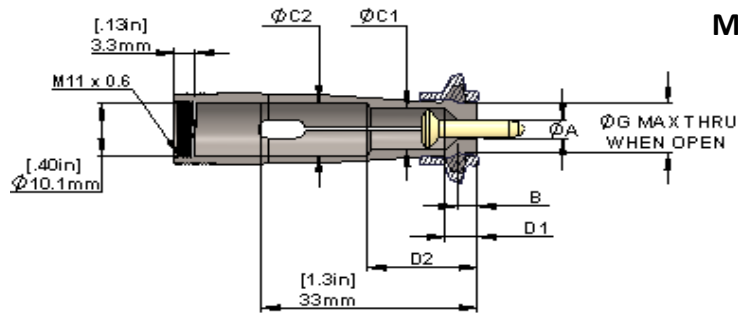

MICROCONIC OVER-GRIP COLLET DIMENSIONS

Part Size Range	ØA	SKU	Item Number	ØG max		B		ØC1		D1		ØC2		D2	
				mm	inch	mm	inch	mm	inch	mm	inch	mm	inch	mm	inch
.55 - .63	.0216-.0248	123013	UM10W-60	4.6	.18	2.4	.07	7.1	.28	5.6	.22	9.7	.38	15.1	.60
.6 - .68	.0236-.0268	123015	UM10W-65	4.6	.18	2.4	.08	7.1	.28	5.6	.22	9.7	.38	15.1	.60
.65 - .73	.0256-.0288	123017	UM10W-70	4.7	.18	2.4	.08	7.1	.28	5.6	.22	9.7	.38	15.1	.60
.7 - .78	.0275-.0307	123019	UM10W-75	4.7	.18	2.5	.08	7.1	.28	5.6	.22	9.7	.38	15.1	.60
.75 - .83	.0295-.0327	123021	UM10W-80	4.8	.18	2.5	.08	7.1	.28	5.6	.22	9.7	.38	15.1	.60
.8 - .88	.0315-.0347	123023	UM10W-85	4.8	.19	2.5	.08	7.1	.28	5.6	.22	9.7	.38	15.1	.60
.85 - .93	.0334-.0366	123025	UM10W-90	4.9	.19	2.5	.08	7.1	.28	5.6	.22	9.7	.38	15.1	.60
.9 - .98	.0354-.0386	123027	UM10W-95	4.9	.19	2.6	.08	7.1	.28	5.6	.22	9.7	.38	15.1	.60
.95 - 1.03	.0374-.0406	123029	UM10W-100	5.0	.19	2.6	.08	7.1	.28	5.6	.22	9.7	.38	15.1	.60
1 - 1.08	.0393-.0425	123031	UM10W-105	5.0	.19	2.6	.08	7.1	.28	5.6	.22	9.7	.38	15.1	.60
1.05 - 1.13	.0413-.0445	123033	UM10W-110	5.1	.20	2.6	.08	7.1	.28	5.6	.22	9.7	.38	15.1	.60
1.1 - 1.18	.0433-.0465	123035	UM10W-115	5.1	.20	2.7	.09	7.1	.28	5.6	.22	9.7	.38	15.1	.60
1.15 - 1.23	.0452-.0484	123037	UM10W-120	5.2	.20	2.7	.09	7.1	.28	5.6	.22	9.7	.38	15.1	.60
1.2 - 1.28	.0472-.0504	123039	UM10W-125	5.2	.20	2.7	.09	7.1	.28	5.6	.22	9.7	.38	15.1	.60
1.25 - 1.33	.0492-.0524	123041	UM10W-130	5.3	.20	2.7	.09	7.1	.28	5.6	.22	9.7	.38	15.1	.60
1.3 - 1.38	.0511-.0543	123043	UM10W-135	5.3	.21	2.8	.09	7.1	.28	5.6	.22	9.7	.38	15.1	.60
1.35 - 1.43	.0531-.0563	123045	UM10W-140	5.4	.21	2.8	.09	7.1	.28	5.6	.22	9.7	.38	15.1	.60
1.4 - 1.48	.0551-.0583	123047	UM10W-145	5.4	.21	2.8	.09	7.1	.28	5.6	.22	9.7	.38	15.1	.60
1.45 - 1.53	.0571-.0603	123049	UM10W-150	5.5	.21	2.8	.09	7.1	.28	5.6	.22	9.7	.38	15.1	.60
1.5 - 1.58	.0590-.0622	123338	UM10T-155	5.3	.21	5.8	.23	7.1	.28	7.1	.28	9.7	.38	17.3	.68
		123051	UM10W-155	5.5	.21	2.9	.09	7.1	.28	5.6	.22	9.7	.38	15.1	.60
1.55 - 1.63	.0610-.0642	123339	UM10T-160	5.6	.22	5.8	.23	7.1	.28	7.1	.28	9.7	.38	17.3	.68
		123053	UM10W-160	5.6	.22	2.9	.09	7.1	.28	5.6	.22	9.7	.38	15.1	.60
1.6 - 1.68	.0630-.0662	123340	UM10T-165	5.6	.22	5.8	.23	7.1	.28	7.1	.28	9.7	.38	17.3	.68
		123055	UM10W-165	5.6	.22	2.9	.09	7.1	.28	5.6	.22	9.7	.38	15.1	.60