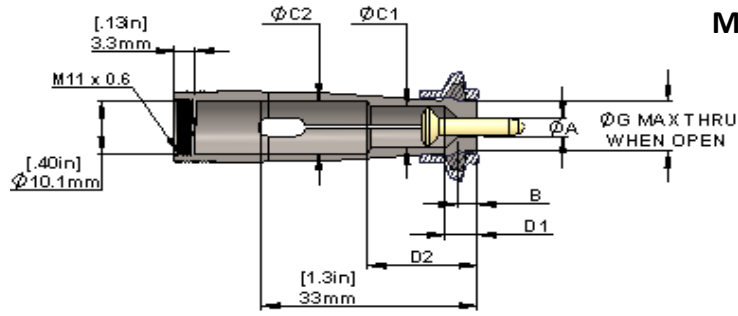

MICROCONIC OVER-GRIP COLLET DIMENSIONS

Part Size Range	ØA	SKU	Item Number	ØG max		B		ØC1		D1		ØC2		D2	
				mm	inch	mm	inch	mm	inch	mm	inch	mm	inch	mm	inch
5.55 - 5.68	.2185-.2217	123419	UM10T-560	8.6	.34	13	.51	7.4	.29	13.5	.53	9.7	.38	17.3	.68
		123456	UM10V-560	8.6	.33	5.1	.20	8.9	.35	6.6	.26	9.4	.37	11.7	.46
		123213	UM10W-560	9.6	.37	4.8	.19	7.1	.28	5.6	.22	9.7	.38	15.1	.60
5.6 - 5.68	.2204-.2236	123420	UM10T-565	8.6	.34	13	.51	7.4	.29	13.5	.53	9.7	.38	17.3	.68
		123457	UM10V-565	8.6	.34	5.1	.20	8.9	.35	6.6	.26	9.4	.37	11.7	.46
		123215	UM10W-565	9.6	.37	4.9	.19	7.1	.28	5.6	.22	9.7	.38	15.1	.60
5.65 - 5.73	.2224-.2256	123421	UM10T-570	8.6	.34	13	.51	7.4	.29	13.5	.53	9.7	.38	17.3	.68
		123458	UM10V-570	8.7	.34	5.1	.20	8.9	.35	6.6	.26	9.4	.37	11.7	.46
		123217	UM10W-570	9.7	.38	4.9	.19	7.1	.28	5.6	.22	9.7	.38	15.1	.60
5.7 - 5.78	.2244-.2276	123422	UM10T-575	8.6	.34	13.7	.54	7.4	.29	14	.55	9.7	.38	17.3	.68
		123459	UM10V-575	8.7	.34	5.1	.20	8.9	.35	6.6	.26	9.4	.37	11.7	.46
		123219	UM10W-575	9.7	.38	4.9	.19	7.1	.28	5.6	.22	9.7	.38	15.1	.60
5.75 - 5.83	.2263-.2295	123423	UM10T-580	8.6	.34	13.7	.54	7.4	.29	14	.55	9.7	.38	17.3	.68
		123460	UM10V-580	8.8	.34	5.1	.20	8.9	.35	6.6	.26	9.4	.37	11.7	.46
		123221	UM10W-580	9.8	.38	4.9	.19	7.1	.28	5.6	.22	9.7	.38	15.1	.60
5.8 - 5.88	.2283-.2315	123424	UM10T-585	8.6	.34	13.7	.54	7.4	.29	14	.55	9.7	.38	17.3	.68
		123461	UM10V-585	8.8	.34	5.1	.20	8.9	.35	6.6	.26	9.4	.37	11.7	.46
		123223	UM10W-585	9.8	.38	5	.20	7.1	.28	5.6	.22	9.7	.38	15.1	.60
5.85 - 5.93	.2303-.2335	123425	UM10T-590	8.9	.35	13.7	.54	7.4	.29	14	.55	9.7	.38	17.3	.68
		123462	UM10V-590	8.9	.35	5.1	.20	8.9	.35	6.6	.26	9.4	.37	11.7	.46
		123225	UM10W-590	9.9	.38	5	.20	7.1	.28	5.6	.22	9.7	.38	15.1	.60
5.9 - 5.98	.2323-.2355	123426	UM10T-595	8.9	.35	13.7	.54	7.4	.29	14	.55	9.7	.38	17.3	.68
		123463	UM10V-595	8.9	.35	5.3	.21	8.9	.35	6.6	.26	9.4	.37	11.7	.46
		123227	UM10W-595	9.9	.39	5	.20	7.1	.28	5.6	.22	9.7	.38	15.1	.60
5.95 - 6.03	.2342-.2374	123427	UM10T-600	8.9	.35	13.7	.54	7.4	.29	14	.55	9.7	.38	17.3	.68
		123464	UM10V-600	9.0	.35	5.3	.21	8.9	.35	6.6	.26	9.4	.37	11.7	.46
		123229	UM10W-600	10	.396	5	.20	7.1	.28	5.6	.22	9.7	.38	15.1	.60
6 - 6.08	.2362-.2394	123509	UM10T-605	8.9	.35	13.7	.54	7.4	.29	14	.55	9.7	.38	17.3	.68
		123465	UM10V-605	9.0	.35	5.3	.21	8.9	.35	6.6	.26	9.4	.37	11.7	.46
		123231	UM10W-605	10	.396	5.1	.20	7.1	.28	5.6	.22	9.7	.38	15.1	.60
6.05 - 6.13	.2382-.2414	123510	UM10T-610	8.9	.35	13.7	.54	7.4	.29	14	.55	9.7	.38	17.3	.68
		123466	UM10V-610	9.1	.35	5.3	.21	8.9	.35	6.6	.26	9.4	.37	11.7	.46
		123233	UM10W-610	10	.396	5.1	.20	7.1	.28	5.6	.22	9.7	.38	15.1	.60
6.1 - 6.18	.2401-.2433	123511	UM10T-615	9.1	.36	13.7	.54	7.4	.29	14	.55	9.7	.38	17.3	.68
		123467	UM10V-615	9.1	.36	5.3	.21	8.9	.35	6.6	.26	9.4	.37	11.7	.46
		123235	UM10W-615	10	.396	5.1	.20	7.1	.28	5.6	.22	9.7	.38	15.1	.60