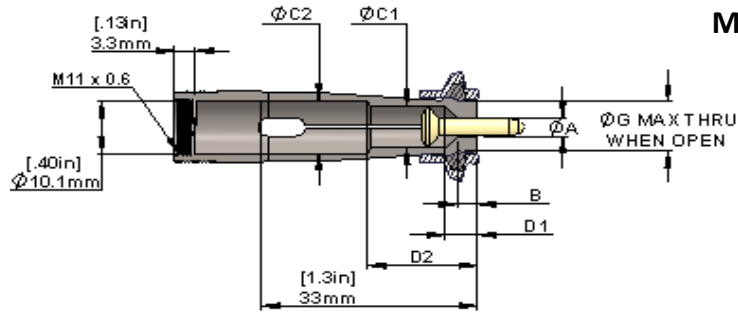

MICROCONIC OVER-GRIP COLLET DIMENSIONS

Part Size Range mm inch	SKU	Item Number	ØG max		B		ØC1		D1		ØC2		D2	
			mm	inch	mm	inch	mm	inch	mm	inch	mm	inch	mm	inch
4.95 - 5.03 .1949-.1981	123407	UM10T-500	7.6	.30	12.2	.48	7.4	.29	12.7	.50	9.7	.38	17.3	.68
	123444	UM10V-500	7.6	.29	4.8	.19	8.9	.35	6.6	.26	9.4	.37	11.7	.46
	123189	UM10W-500	9.0	.35	4.6	.18	7.1	.28	5.6	.22	9.7	.38	15.1	.60
5 - 5.08 .1968-.2000	123408	UM10T-505	7.6	.30	12.2	.48	7.4	.29	12.7	.50	9.7	.38	17.3	.68
	123445	UM10V-505	7.6	.29	4.8	.19	8.9	.35	6.6	.26	9.4	.37	11.7	.46
	123191	UM10W-505	9.1	.36	4.6	.18	7.1	.28	5.6	.22	9.7	.38	15.1	.60
5.05 - 5.13 .1988-.2020	123409	UM10T-510	7.6	.30	12.2	.48	7.4	.29	12.7	.50	9.7	.38	17.3	.68
	123446	UM10V-510	7.7	.30	4.8	.19	8.9	.35	6.6	.26	9.4	.37	11.7	.46
	123193	UM10W-510	9.1	.36	4.6	.18	7.1	.28	5.6	.22	9.7	.38	15.1	.60
5.1 - 5.18 .2008-.2040	123410	UM10T-515	7.6	.30	12.2	.48	7.4	.29	12.7	.50	9.7	.38	17.3	.68
	123447	UM10V-515	7.7	.30	4.8	.19	8.9	.35	6.6	.26	9.4	.37	11.7	.46
	123195	UM10W-515	9.2	.36	4.6	.18	7.1	.28	5.6	.22	9.7	.38	15.1	.60
5.15 - 5.23 .2027-.2059	123411	UM10T-520	7.9	.31	12.2	.48	7.4	.29	12.7	.50	9.7	.38	17.3	.68
	123448	UM10V-520	7.8	.30	4.8	.19	8.9	.35	6.6	.26	9.4	.37	11.7	.46
	123197	UM10W-520	9.2	.36	4.6	.18	7.1	.28	5.6	.22	9.7	.38	15.1	.60
5.2 - 5.28 .2047-.2079	123412	UM10T-525	7.9	.31	12.2	.48	7.4	.29	12.7	.50	9.7	.38	17.3	.68
	123449	UM10V-525	7.8	.30	4.8	.19	8.9	.35	6.6	.26	9.4	.37	11.7	.46
	123199	UM10W-525	9.3	.36	4.6	.18	7.1	.28	5.6	.22	9.7	.38	15.1	.60
5.25 - 5.33 .2067-.2099	123413	UM10T-530	7.9	.31	12.2	.48	7.4	.29	12.7	.50	9.7	.38	17.3	.68
	123450	UM10V-530	7.9	.31	4.8	.19	8.9	.35	6.6	.26	9.4	.37	11.7	.46
	123201	UM10W-530	9.3	.37	7.1	.28	5.6	.22	9.7	.38	15.1	.60		
5.3 - 5.38 .2086-.2118	123414	UM10T-535	7.9	.31	13	.51	7.4	.29	13.5	.53	9.7	.38	17.3	.68
	123451	UM10V-535	7.9	.31	4.8	.19	8.9	.35	6.6	.26	9.4	.37	11.7	.46
	123203	UM10W-535	9.4	.37	7.1	.28	5.6	.22	9.7	.38	15.1	.60		
5.35 - 5.43 .2106-.2138	123415	UM10T-540	7.9	.31	13	.51	7.4	.29	13.5	.53	9.7	.38	17.3	.68
	123452	UM10V-540	8.0	.31	4.8	.19	8.9	.35	6.6	.26	9.4	.37	11.7	.46
	123205	UM10W-540	9.4	.37	7.1	.28	5.6	.22	9.7	.38	15.1	.60		
5.4 - 5.48 .2126-.2158	123416	UM10T-545	7.9	.31	13	.51	7.4	.29	13.5	.53	9.7	.38	17.3	.68
	123453	UM10V-545	8.0	.31	5.1	.20	8.9	.35	6.6	.26	9.4	.37	11.7	.46
	123207	UM10W-545	9.5	.37	4.8	.19	7.1	.28	5.6	.22	9.7	.38	15.1	.60
5.45 - 5.53 .2145-.2177	123417	UM10T-550	8.1	.32	13	.51	7.4	.29	13.5	.53	9.7	.38	17.3	.68
	123454	UM10V-550	8.1	.31	5.1	.20	8.9	.35	6.6	.26	9.4	.37	11.7	.46
	123209	UM10W-550	9.5	.37	4.8	.19	7.1	.28	5.6	.22	9.7	.38	15.1	.60
5.5 - 5.58 .2165-.2197	123418	UM10T-555	8.1	.32	13	.51	7.4	.29	13.5	.53	9.7	.38	17.3	.68
	123455	UM10V-555	8.1	.31	5.1	.20	8.9	.35	6.6	.26	9.4	.37	11.7	.46
	123211	UM10W-555	9.6	.38	4.8	.19	7.1	.28	5.6	.22	9.7	.38	15.1	.60