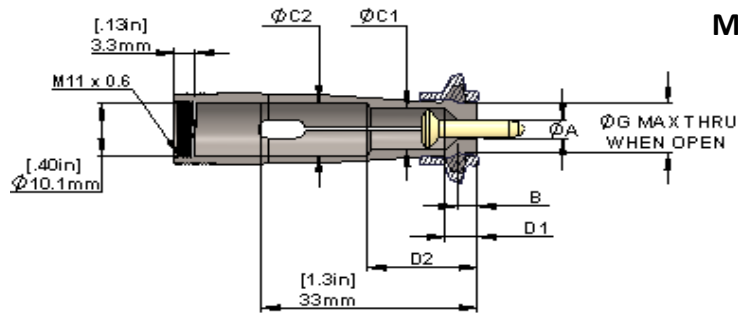

MICROCONIC OVER-GRIP COLLET DIMENSIONS

Part Size Range	ØA	SKU	Item Number	ØG max		B		ØC1		D1		ØC2		D2	
				mm	inch	mm	inch	mm	inch	mm	inch	mm	inch	mm	inch
.55 - .63	.0216-.0248	123013	UM10W-60	4.6	.18	1.8	.07	7.1	.28	5.6	.22	9.7	.38	15.1	.60
.6 - .68	.0236-.0268	123015	UM10W-65	4.7	.18	2	.08	7.1	.28	5.6	.22	9.7	.38	15.1	.60
.65 - .73	.0256-.0288	123017	UM10W-70	4.7	.19	2	.08	7.1	.28	5.6	.22	9.7	.38	15.1	.60
.7 - .78	.0275-.0307	123019	UM10W-75	4.8	.19	2	.08	7.1	.28	5.6	.22	9.7	.38	15.1	.60
.75 - .83	.0295-.0327	123021	UM10W-80	4.8	.19	2	.08	7.1	.28	5.6	.22	9.7	.38	15.1	.60
.8 - .88	.0315-.0347	123023	UM10W-85	4.9	.19	2	.08	7.1	.28	5.6	.22	9.7	.38	15.1	.60
.85 - .93	.0334-.0366	123025	UM10W-90	4.9	.19	2	.08	7.1	.28	5.6	.22	9.7	.38	15.1	.60
.9 - .98	.0354-.0386	123027	UM10W-95	5.0	.19	2	.08	7.1	.28	5.6	.22	9.7	.38	15.1	.60
.95 - 1.03	.0374-.0406	123029	UM10W-100	5.0	.20	2	.08	7.1	.28	5.6	.22	9.7	.38	15.1	.60
1 - 1.08	.0393-.0425	123031	UM10W-105	5.1	.20	2	.08	7.1	.28	5.6	.22	9.7	.38	15.1	.60
1.05 - 1.13	.0413-.0445	123033	UM10W-110	5.1	.20	2	.08	7.1	.28	5.6	.22	9.7	.38	15.1	.60
1.1 - 1.18	.0433-.0465	123035	UM10W-115	5.2	.20	2.3	.09	7.1	.28	5.6	.22	9.7	.38	15.1	.60
1.15 - 1.23	.0452-.0484	123037	UM10W-120	5.2	.20	2.3	.09	7.1	.28	5.6	.22	9.7	.38	15.1	.60
1.2 - 1.28	.0472-.0504	123039	UM10W-125	5.3	.21	2.3	.09	7.1	.28	5.6	.22	9.7	.38	15.1	.60
1.25 - 1.33	.0492-.0524	123041	UM10W-130	5.3	.21	2.3	.09	7.1	.28	5.6	.22	9.7	.38	15.1	.60
1.3 - 1.38	.0511-.0543	123043	UM10W-135	5.4	.21	2.3	.09	7.1	.28	5.6	.22	9.7	.38	15.1	.60
1.35 - 1.43	.0531-.0563	123045	UM10W-140	5.4	.21	2.3	.09	7.1	.28	5.6	.22	9.7	.38	15.1	.60
1.4 - 1.48	.0551-.0583	123047	UM10W-145	5.5	.21	2.3	.09	7.1	.28	5.6	.22	9.7	.38	15.1	.60
1.45 - 1.53	.0571-.0603	123049	UM10W-150	5.5	.22	2.3	.09	7.1	.28	5.6	.22	9.7	.38	15.1	.60
1.5 - 1.58	.0590-.0622	123338	UM10T-155	4.8	.19	5.8	.23	7.1	.28	7.1	.28	9.7	.38	17.3	.68
		123051	UM10W-155	5.6	.22	2.3	.09	7.1	.28	5.6	.22	9.7	.38	15.1	.60
1.55 - 1.63	.0610-.0642	123339	UM10T-160	4.8	.19	5.8	.23	7.1	.28	7.1	.28	9.7	.38	17.3	.68
		123053	UM10W-160	5.6	.22	2.3	.09	7.1	.28	5.6	.22	9.7	.38	15.1	.60
1.6 - 1.68	.0630-.0662	123340	UM10T-165	5.1	.20	5.8	.23	7.1	.28	7.1	.28	9.7	.38	17.3	.68
		123055	UM10W-165	5.7	.22	2.3	.09	7.1	.28	5.6	.22	9.7	.38	15.1	.60