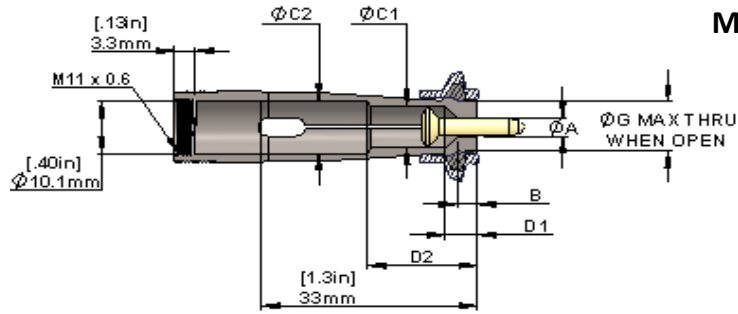

MICROCONIC OVER-GRIP COLLET DIMENSIONS

Part Size Range mm inch	SKU	Item Number	ØG max		B		ØC1		D1		ØC2		D2	
			mm	inch	mm	inch	mm	inch	mm	inch	mm	inch	mm	inch
4.35 - 4.43 .1712-.1744	123395	UM10T-440	7.1	.28	10.7	.42	7.4	.29	11.4	.45	9.7	.38	17.3	.68
	123432	UM10V-440	7.0	.27	4.3	.17	8.9	.35	6.6	.26	9.4	.37	11.7	.46
	123165	UM10W-440	8.4	.33			7.1	.28	5.6	.22	9.7	.38	15.1	.60
4.4 - 4.48 .1732-.1764	123396	UM10T-445	7.1	.28	10.9	.43	7.4	.29	11.4	.45	9.7	.38	17.3	.68
	123433	UM10V-445	7.0	.27	4.6	.18	8.9	.35	6.6	.26	9.4	.37	11.7	.46
	123167	UM10W-445	8.5	.33	4.3	.17	7.1	.28	5.6	.22	9.7	.38	15.1	.60
4.45 - 4.53 .1752-.1784	123397	UM10T-450	7.1	.28	10.9	.43	7.4	.29	11.4	.45	9.7	.38	17.3	.68
	123434	UM10V-450	7.1	.27	4.6	.18	8.9	.35	6.6	.26	9.4	.37	11.7	.46
	123169	UM10W-450	8.5	.33	4.3	.17	7.1	.28	5.6	.22	9.7	.38	15.1	.60
4.5 - 4.58 .1771-.1803	123398	UM10T-455	7.1	.28	11.4	.45	7.4	.29	11.9	.47	9.7	.38	17.3	.68
	123435	UM10V-455	7.1	.27	4.9	.19	8.9	.35	6.6	.26	9.4	.37	11.7	.46
	123171	UM10W-455	8.6	.34	4.3	.17	7.1	.28	5.6	.22	9.7	.38	15.1	.60
4.55 - 4.63 .1791-.1823	123399	UM10T-460	7.4	.29	11.4	.45	7.4	.29	11.9	.47	9.7	.38	17.3	.68
	123436	UM10V-460	7.2	.28	4.9	.19	8.9	.35	6.6	.26	9.4	.37	11.7	.46
	123173	UM10W-460	8.6	.34	4.3	.17	7.1	.28	5.6	.22	9.7	.38	15.1	.60
4.6 - 4.68 .1811-.1843	123400	UM10T-465	7.4	.29	11.4	.45	7.4	.29	11.9	.47	9.7	.38	17.3	.68
	123437	UM10V-465	7.2	.28	4.9	.19	8.9	.35	6.6	.26	9.4	.37	11.7	.46
	123175	UM10W-465	8.7	.34	4.3	.17	7.1	.28	5.6	.22	9.7	.38	15.1	.60
4.65 - 4.73 .1830-.1862	123401	UM10T-470	7.4	.29	11.4	.45	7.4	.29	11.9	.47	9.7	.38	17.3	.68
	123438	UM10V-470	7.3	.28	4.9	.19	8.9	.35	6.6	.26	9.4	.37	11.7	.46
	123177	UM10W-470	8.7	.34	4.3	.17	7.1	.28	5.6	.22	9.7	.38	15.1	.60
4.7 - 4.78 .1850-.1882	123402	UM10T-475	7.4	.29	11.4	.45	7.4	.29	11.9	.47	9.7	.38	17.3	.68
	123439	UM10V-475	7.3	.28	4.9	.19	8.9	.35	6.6	.26	9.4	.37	11.7	.46
	123179	UM10W-475	8.8	.34	4.3	.17	7.1	.28	5.6	.22	9.7	.38	15.1	.60
4.75 - 4.83 .1870-.1902	123403	UM10T-480	7.4	.29	11.4	.45	7.4	.29	11.9	.47	9.7	.38	17.3	.68
	123440	UM10V-480	7.4	.29	4.9	.19	8.9	.35	6.6	.26	9.4	.37	11.7	.46
	123181	UM10W-480	8.8	.35	4.6	.18	7.1	.28	5.6	.22	9.7	.38	15.1	.60
4.8 - 4.88 .1889-.1921	123404	UM10T-485	7.6	.30	11.4	.45	7.4	.29	11.9	.47	9.7	.38	17.3	.68
	123441	UM10V-485	7.4	.29	4.9	.19	8.9	.35	6.6	.26	9.4	.37	11.7	.46
	123183	UM10W-485	8.9	.35	4.6	.18	7.1	.28	5.6	.22	9.7	.38	15.1	.60
4.85 - 4.93 .1909-.1941	123405	UM10T-490	7.6	.30	11.4	.45	7.4	.29	11.9	.47	9.7	.38	17.3	.68
	123442	UM10V-490	7.5	.29	4.9	.19	8.9	.35	6.6	.26	9.4	.37	11.7	.46
	123185	UM10W-490	8.9	.35	4.6	.18	7.1	.28	5.6	.22	9.7	.38	15.1	.60
4.9 - 4.98 .1929-.1961	123406	UM10T-495	7.6	.30	12.2	.48	7.4	.29	12.7	.50	9.7	.38	17.3	.68
	123443	UM10V-495	7.5	.29	4.8	.19	8.9	.35	6.6	.26	9.4	.37	11.7	.46
	123187	UM10W-495	9.0	.35	4.6	.18	7.1	.28	5.6	.22	9.7	.38	15.1	.60