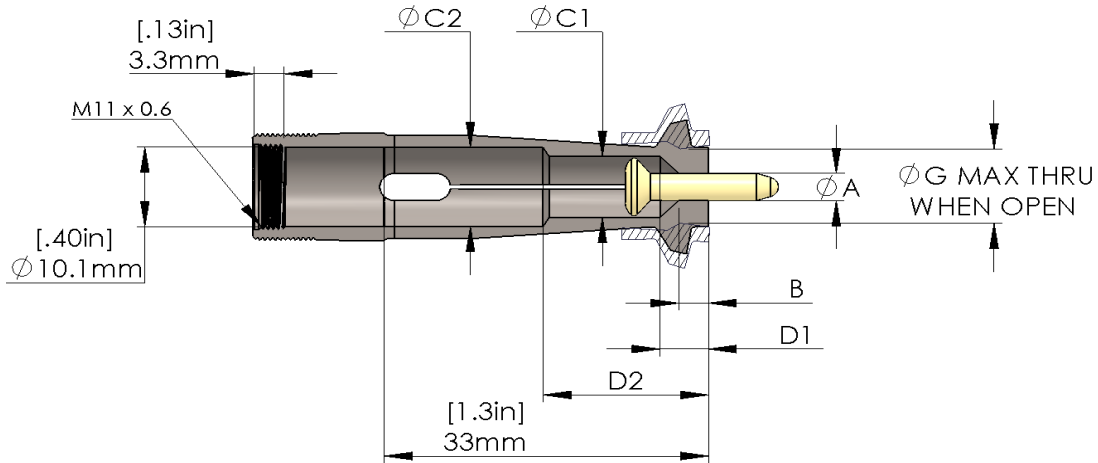

MICROCONIC OVER-GRIP COLLET DIMENSIONS

Part Size Range	ØA	SKU	Item Number	ØG max		B		ØC1		D1		ØC2		D2	
				mm	inch	mm	inch	mm	inch	mm	inch	mm	inch	mm	inch
.55 - .63	.0216-.0248	123013	UM10W-60	4.6	.18	1.8	.07	7.1	.28	5.6	.22	9.7	.38	15.1	.60
.6 - .68	.0236-.0268	123015	UM10W-65	4.7	.18	2	.08	7.1	.28	5.6	.22	9.7	.38	15.1	.60
.65 - .73	.0256-.0288	123017	UM10W-70	4.7	.19	2	.08	7.1	.28	5.6	.22	9.7	.38	15.1	.60
.7 - .78	.0275-.0307	123019	UM10W-75	4.8	.19	2	.08	7.1	.28	5.6	.22	9.7	.38	15.1	.60
.75 - .83	.0295-.0327	123021	UM10W-80	4.8	.19	2	.08	7.1	.28	5.6	.22	9.7	.38	15.1	.60
.8 - .88	.0315-.0347	123023	UM10W-85	4.9	.19	2	.08	7.1	.28	5.6	.22	9.7	.38	15.1	.60
.85 - .93	.0334-.0366	123025	UM10W-90	4.9	.19	2	.08	7.1	.28	5.6	.22	9.7	.38	15.1	.60
.9 - .98	.0354-.0386	123027	UM10W-95	5.0	.19	2	.08	7.1	.28	5.6	.22	9.7	.38	15.1	.60
.95 - 1.03	.0374-.0406	123029	UM10W-100	5.0	.20	2	.08	7.1	.28	5.6	.22	9.7	.38	15.1	.60
1 - 1.08	.0393-.0425	123031	UM10W-105	5.1	.20	2	.08	7.1	.28	5.6	.22	9.7	.38	15.1	.60
1.05 - 1.13	.0413-.0445	123033	UM10W-110	5.1	.20	2	.08	7.1	.28	5.6	.22	9.7	.38	15.1	.60
1.1 - 1.18	.0433-.0465	123035	UM10W-115	5.2	.20	2.3	.09	7.1	.28	5.6	.22	9.7	.38	15.1	.60
1.15 - 1.23	.0452-.0484	123037	UM10W-120	5.2	.20	2.3	.09	7.1	.28	5.6	.22	9.7	.38	15.1	.60
1.2 - 1.28	.0472-.0504	123039	UM10W-125	5.3	.21	2.3	.09	7.1	.28	5.6	.22	9.7	.38	15.1	.60
1.25 - 1.33	.0492-.0524	123041	UM10W-130	5.3	.21	2.3	.09	7.1	.28	5.6	.22	9.7	.38	15.1	.60
1.3 - 1.38	.0511-.0543	123043	UM10W-135	5.4	.21	2.3	.09	7.1	.28	5.6	.22	9.7	.38	15.1	.60
1.35 - 1.43	.0531-.0563	123045	UM10W-140	5.4	.21	2.3	.09	7.1	.28	5.6	.22	9.7	.38	15.1	.60
1.4 - 1.48	.0551-.0583	123047	UM10W-145	5.5	.21	2.3	.09	7.1	.28	5.6	.22	9.7	.38	15.1	.60
1.45 - 1.53	.0571-.0603	123049	UM10W-150	5.5	.22	2.3	.09	7.1	.28	5.6	.22	9.7	.38	15.1	.60
1.5 - 1.58	.0590-.0622	123338	UM10T-155	4.8	.19	5.8	.23	7.1	.28	7.1	.28	9.7	.38	17.3	.68
		123051	UM10W-155	5.6	.22	2.3	.09	7.1	.28	5.6	.22	9.7	.38	15.1	.60
1.55 - 1.63	.0610-.0642	123339	UM10T-160	4.8	.19	5.8	.23	7.1	.28	7.1	.28	9.7	.38	17.3	.68
		123053	UM10W-160	5.6	.22	2.3	.09	7.1	.28	5.6	.22	9.7	.38	15.1	.60
1.6 - 1.68	.0630-.0662	123340	UM10T-165	5.1	.20	5.8	.23	7.1	.28	7.1	.28	9.7	.38	17.3	.68
		123055	UM10W-165	5.7	.22	2.3	.09	7.1	.28	5.6	.22	9.7	.38	15.1	.60