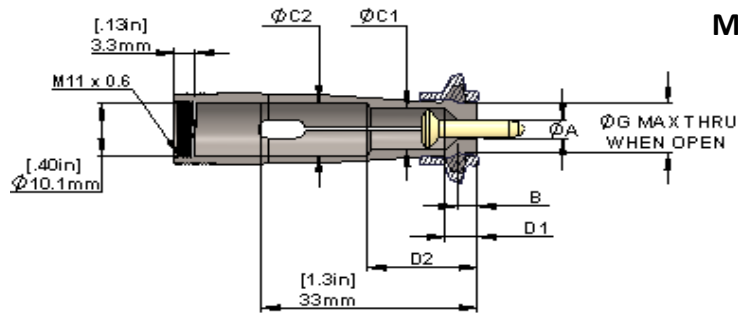

MICROCONIC OVER-GRIP COLLET DIMENSIONS

Part Size Range	ØA	SKU	Item Number	ØG max		B		ØC1		D1		ØC2		D2	
				mm	inch	mm	inch	mm	inch	mm	inch	mm	inch	mm	inch
7.75 - 7.83	.3051-.3083	123500	UM10V-780	10	.396	6.1	.24	8.9	.35	6.6	.26	9.4	.37	11.7	.46
7.8 - 7.88	.3071-.3103	123501	UM10V-785	10	.396	6.1	.24	8.9	.35	6.6	.26	9.4	.37	11.7	.46
7.85 - 7.93	.3090-.3122	123502	UM10V-790	10	.396	6.1	.24	8.9	.35	6.6	.26	9.4	.37	11.7	.46
7.9 - 7.98	.3110-.3142	123503	UM10V-795	10	.396	6.1	.24	8.9	.35	6.6	.26	9.4	.37	11.7	.46
7.95 - 8.03	.3130-.3162	123504	UM10V-800	10	.396	6.4	.25	8.9	.35	6.6	.26	9.4	.37	11.7	.46
8 - 8.08	.3149-.3181	123505	UM10V-805	10	.396	6.4	.25	8.9	.35	6.6	.26	9.4	.37	11.7	.46
8.05 - 8.13	.3169-.3201	123506	UM10V-810	10	.396	6.4	.25	8.9	.35	6.6	.26	9.4	.37	11.7	.46
8.1 - 8.18	.3189-.3221	123507	UM10V-815	10	.396	6.4	.25	8.9	.35	6.6	.26	9.4	.37	11.7	.46
8.15 - 8.23	.3208-.3240	123508	UM10V-820	10	.396	6.4	.25	8.9	.35	6.6	.26	9.4	.37	11.7	.46