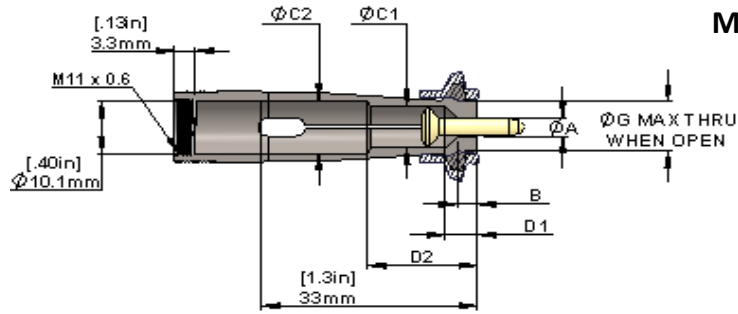

MICROCONIC OVER-GRIP COLLET DIMENSIONS

Part Size Range mm inch	SKU	Item Number	ØG max		B		ØC1		D1		ØC2		D2	
			mm	inch	mm	inch	mm	inch	mm	inch	mm	inch	mm	inch
6.15 - 6.23 .2421-.2453	123512	UM10T-620	8.6	.34	13.7	.54	7.4	.29	14	.55	9.7	.38	17.3	.68
	123468	UM10V-620	8.8	.34	5.3	.21	8.9	.35	6.6	.26	9.4	.37	11.7	.46
	123237	UM10W-620	10	.396	5.1	.20	7.1	.28	5.6	.22	9.7	.38	15.1	.60
6.2 - 6.28 .2441-.2473	123513	UM10T-625	8.6	.34	14	.55	7.4	.29	14	.55	9.7	.38	17.3	.68
	123469	UM10V-625	8.8	.34	5.3	.21	8.9	.35	6.6	.26	9.4	.37	11.7	.46
	123239	UM10W-625	10	.396	5.1	.20	7.1	.28	5.6	.22	9.7	.38	15.1	.60
6.25 - 6.33 .2460-.2492	123514	UM10T-630	8.6	.34	14	.55	7.4	.29	14	.55	9.7	.38	17.3	.68
	123470	UM10V-630	8.9	.35	5.3	.21	8.9	.35	6.6	.26	9.4	.37	11.7	.46
	123241	UM10W-630	10	.396	5.1	.20	7.1	.28	5.6	.22	9.7	.38	15.1	.60
6.3 - 6.38 .2480-.2512	123515	UM10T-635	8.6	.34	14	.55	7.4	.29	14	.55	9.7	.38	17.3	.68
	123471	UM10V-635	8.9	.35	5.3	.21	8.9	.35	6.6	.26	9.4	.37	11.7	.46
	123243	UM10W-635	10	.396	7.1	.28	5.6	.22	9.7	.38	15.1	.60		
6.35 - 6.43 .2500-.2532	123516	UM10T-640	8.9	.35	14	.55	7.4	.29	14	.55	9.7	.38	17.3	.68
	123472	UM10V-640	9.0	.35	5.3	.21	8.9	.35	6.6	.26	9.4	.37	11.7	.46
	123245	UM10W-640	10	.396	7.1	.28	5.6	.22	9.7	.38	15.1	.60		
6.4 - 6.48 .2519-.2551	123517	UM10T-645	8.9	.35	14	.55	7.4	.29	14	.55	9.7	.38	17.3	.68
	123473	UM10V-645	9.0	.35	5.3	.21	8.9	.35	6.6	.26	9.4	.37	11.7	.46
	123247	UM10W-645	10	.396	7.1	.28	5.6	.22	9.7	.38	15.1	.60		
6.45 - 6.53 .2539-.2571	123518	UM10T-650	8.9	.35	14	.55	7.4	.29	14	.55	9.7	.38	17.3	.68
	123474	UM10V-650	9.1	.35	5.6	.22	8.9	.35	6.6	.26	9.4	.37	11.7	.46
	123249	UM10W-650	10	.396	5.3	.21	7.1	.28	5.6	.22	9.7	.38	15.1	.60
6.5 - 6.58 .2559-.2591	123519	UM10T-655	8.9	.35	14	.55	7.4	.29	14	.55	9.7	.38	17.3	.68
	123475	UM10V-655	9.1	.35	5.6	.22	8.9	.35	6.6	.26	9.4	.37	11.7	.46
	123251	UM10W-655	10	.396	5.3	.21	7.1	.28	5.6	.22	9.7	.38	15.1	.60
6.55 - 6.63 .2578-.2610	123520	UM10T-660	8.9	.35	14	.55	7.4	.29	14	.55	9.7	.38	17.3	.68
	123476	UM10V-660	9.2	.36	5.6	.22	8.9	.35	6.6	.26	9.4	.37	11.7	.46
	123253	UM10W-660	10	.396	5.3	.21	7.1	.28	5.6	.22	9.7	.38	15.1	.60
6.6 - 6.68 .2598-.2630	123521	UM10T-665	9.1	.36	14	.55	7.4	.29	14	.55	9.7	.38	17.3	.68
	123477	UM10V-665	9.2	.36	5.6	.22	8.9	.35	6.6	.26	9.4	.37	11.7	.46
	123255	UM10W-665	10	.396	5.3	.21	7.1	.28	5.6	.22	9.7	.38	15.1	.60
6.65 - 6.73 .2618-.2650	123522	UM10T-670	9.1	.36	14	.55	7.4	.29	14	.55	9.7	.38	17.3	.68
	123478	UM10V-670	9.3	.36	5.6	.22	8.9	.35	6.6	.26	9.4	.37	11.7	.46
	123257	UM10W-670	10	.396	5.3	.21	7.1	.28	5.6	.22	9.7	.38	15.1	.60
6.7 - 6.78 .2637-.2669	123523	UM10T-675	9.1	.36	14	.55	7.4	.29	14	.55	9.7	.38	17.3	.68
	123479	UM10V-675	9.3	.36	5.6	.22	8.9	.35	6.6	.26	9.4	.37	11.7	.46
	123259	UM10W-675	10	.396	5.3	.21	7.1	.28	5.6	.22	9.7	.38	15.1	.60